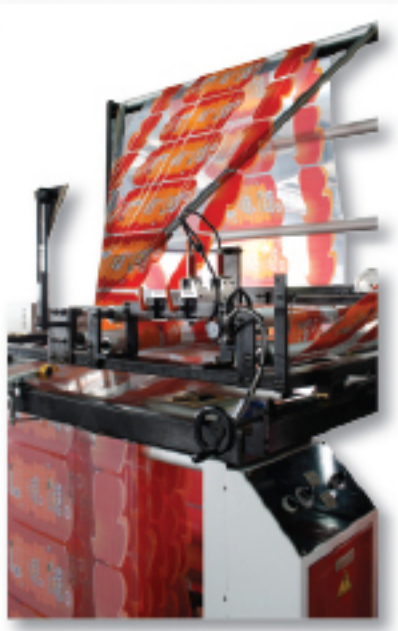

Omega
by
Limax

MACHINE SPECIFICATION

	Omega 750	Omega 1000
Nominal roller width (mm)	750	1000
Effective sealing width (mm)	710	950
Min. draw length (mm)	120	120
Max. draw length (mm) *	340	340
Min. bag length (mm)	240	200
Max. bag length (mm)	650	900
Max. cycle speed (cpm)	350	300

* size for standard length arms

* available in two other sizes with max. draw length of 440mm and 600mm

MACHINE FEATURES

Excellent Performance

- Seal head assembly on cast frame ensuring machine stability at speeds of up to 350cpm
- Servo driven in feed roller synchronized to draw roller allows easy web tension control at all speeds ensuring accurate bag dimension

Strong Seals

- Consistent seal quality through use of high conductive seal bar ensuring uniform temperature profile
- Servo driven seal head allows adjustable seal time independent of machine speeds

Simplified Operation & Maintenance

- Servo driven seal head eliminates use of mechanical cam
- With servo motor operating the seal roll, wicket mill, indexing conveyor etc., machine maintenance is simple and easy

Reliable & Versatile

- Various accessories are available for different bag type
- Available also in twin wickets for production of saddle bags

Unwind & V-Folder