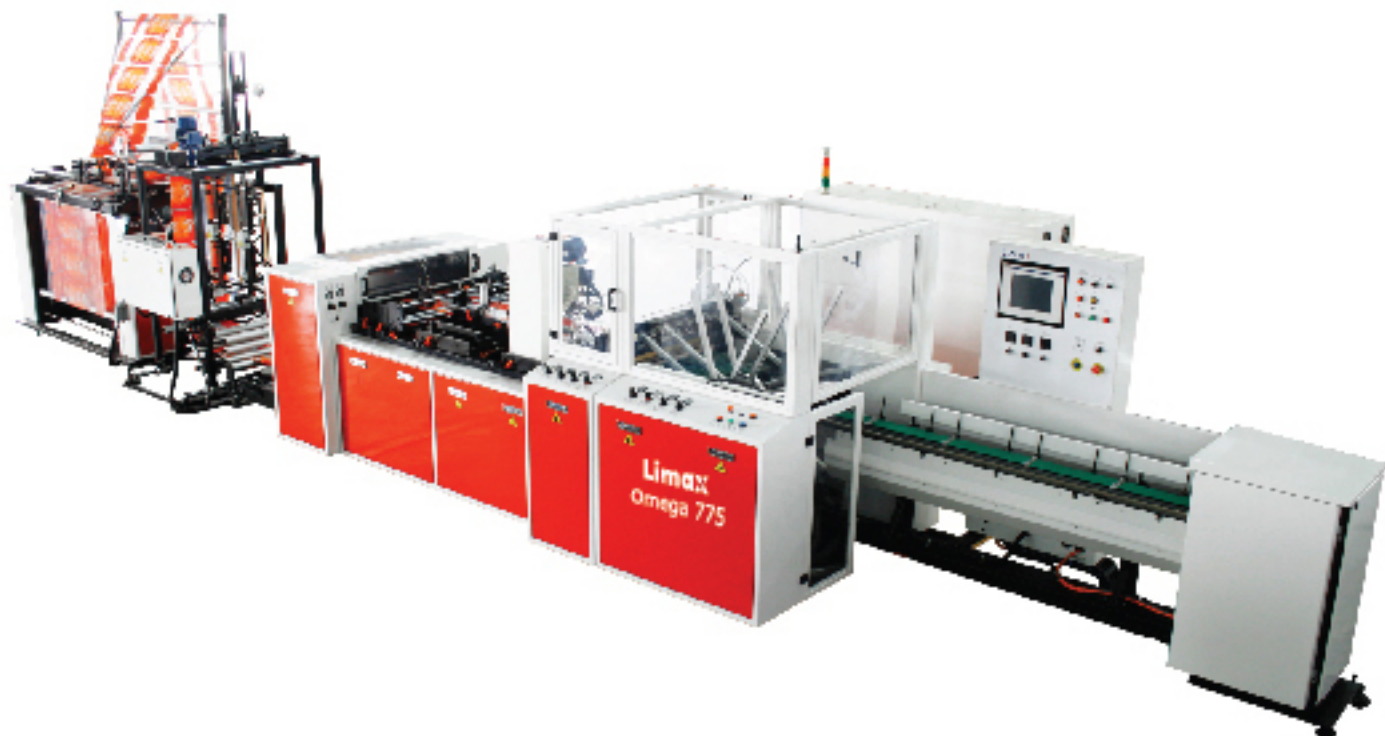

Limax

Omega Wicket Machine

Limax Omega wicket bag machine features a multiple servo machine for the production of plain and printed wicket bags for the automatic packaging industry. Available in different machine widths and with a range of accessories, machine can produce a range of products including bread bags, zipper bags and diaper bags. Also available in twin wickets for saddle bags.

LIMAX Converting Equipment - Enhancing Your Performance

www.limax.com.my

Omega
by
Limax

MACHINE SPECIFICATION

	Omega 750	Omega 1000
Nominal roller width (mm)	750	1000
Effective sealing width (mm)	710	950
Min. draw length (mm)	120	120
Max. draw length (mm) *	340	340
Min. bag length (mm)	240	200
Max. bag length (mm)	650	900
Max. cycle speed (cpm)	350	300

* size for standard length arms

* available in two other sizes with max. draw length of 440mm and 600mm

MACHINE FEATURES

Excellent Performance

- * Seal head assembly on cast frame ensuring machine stability at speeds of up to 350cpm
- * Servo driven in feed roller synchronized to draw roller allows easy web tension control at all speeds ensuring accurate bag dimension

Strong Seals

- * Consistent seal quality through use of high conductive seal bar ensuring uniform temperature profile
- * Servo driven seal head allows adjustable seal time independent of machine speeds